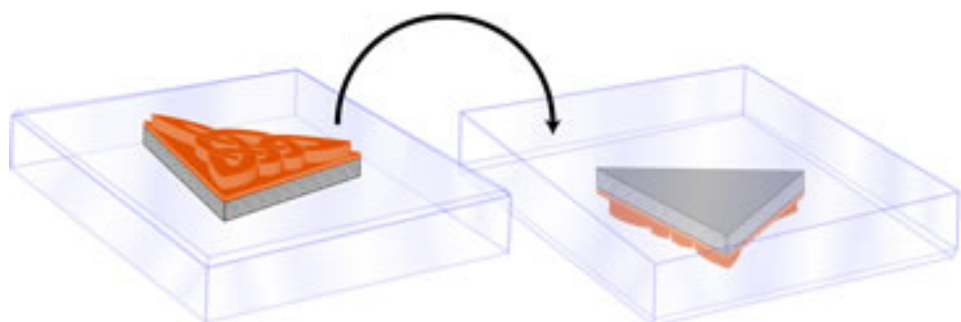

EZMount™ Static Cling Mounting Cushion
is the fastest, easiest and most economical
system to mount, use and store rubber stamps.
It's the Original Product...
with an unconditional Lifetime Guarantee!

Using EZMount™ is as easy as 1-2-3

1) Mount to EZ Mount™ foam.

2) Trim

3) Expose the static cling and mount
to an acrylic block.

Clings like magic without any sticky mess!

It's that simple!
Your stamp is now ready to
be temporarily mounted
onto an acrylic block and
used or stored onto
our EZMount Storage
Panels.

You can use the same acrylic block over and over without leaving any sticky mess on your blocks. EZ Mount™ will always stick to any smooth clean surface, Guaranteed!

MADE IN THE U.S.A

EZ Mount™ works with all unmounted stamps and acrylic blocks.