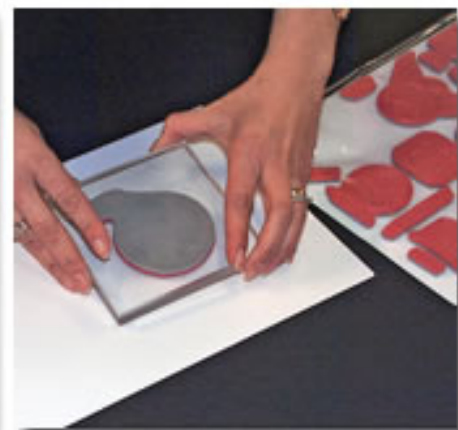

EZMount™ Static Cling Mounting Cushion
is the fastest, easiest and most economical
system to mount, use and store rubber stamps.
It's the Original Product...
with an unconditional Lifetime Guarantee!

Using EZMount™ is as easy as 1-2-3

1) Mount to EZ Mount™ foam.

2) Trim

3) Expose the static cling and mount
to an acrylic block.

Clings like magic without any sticky mess!

It's that simple!
Your stamp is now ready to
be temporarily mounted
onto an acrylic block and
used or stored onto
our EZMount Storage
Panels.

You can use the same acrylic block over and over without leaving any sticky mess on your blocks. EZ Mount™ will always stick to any smooth clean surface, Guaranteed!

MADE IN THE U.S.A

EZ Mount™ works with all unmounted stamps and acrylic blocks.